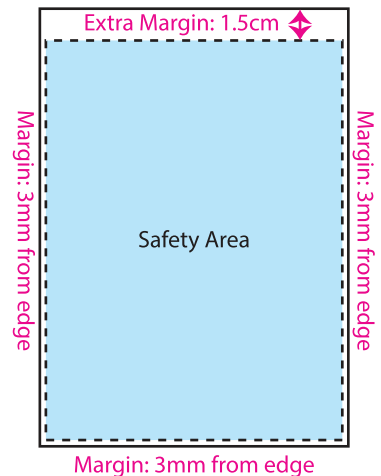

IMPORTANT NOTES

1. There will always be a **1cm-1.5cm margin** on the top of the calendar due to wire O Binding along with the usual 0.3cm margin around the artwork.
2. Images and logo provided **NEEDS to be in high resolution** or in vector.
3. **If your images have text in it, please DO NOT PLACE them near the edge**, preferably 1cm away around all edges.
4. Kindly refer to the picture reference on the right for more information regarding our safety margin / area.