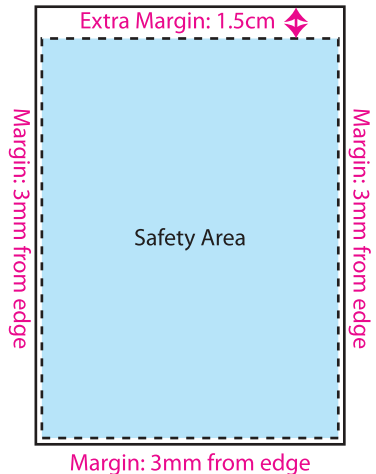

IMPORTANT NOTES

1. There will always be a **1cm-1.5cm margin** on the top of the calendar due to wire O Binding along with the usual 0.3cm margin around the artwork.
2. Images and logo provided **NEEDS to be in high resolution** or in vector.
3. **If your images have text in it, please DO NOT PLACE them near the edge**, preferably 1cm away around all edges.
4. Kindly refer to the picture reference on the right for more information regarding our safety margin / area.