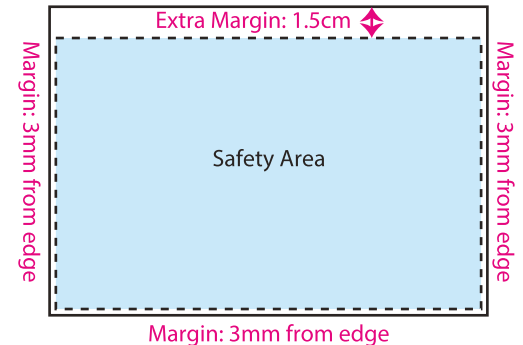

## IMPORTANT NOTES

1. There will always be a **1cm-1.5cm margin** on the top of the calendar due to wire O Binding along with the usual 0.3cm margin around the artwork.
2. Images and logo provided **NEEDS to be in high resolution** or in vector.
3. **If your images have text in it, please DO NOT PLACE them near the edge**, preferably 1cm away around all edges.
4. Kindly refer to the picture reference on the right for more information regarding our safety margin / area.