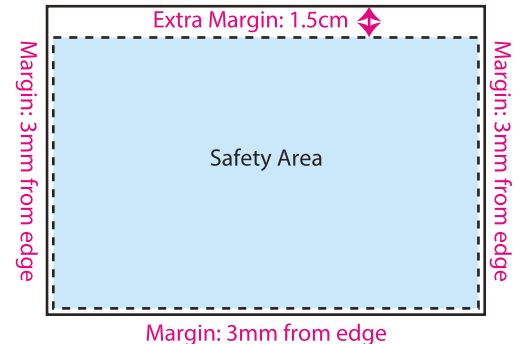

## IMPORTANT NOTES

1. There will always be a **1cm-1.5cm margin** on the top of the calendar due to wire O Binding along with the usual 0.3cm margin around the artwork.
2. Images and logo provided **NEEDS to be in high resolution** or in vector.
3. **If your images have text in it, please DO NOT PLACE them near the edge**, preferably 1cm away around all edges.
4. Kindly refer to the picture reference on the right for more information regarding our safety margin / area.