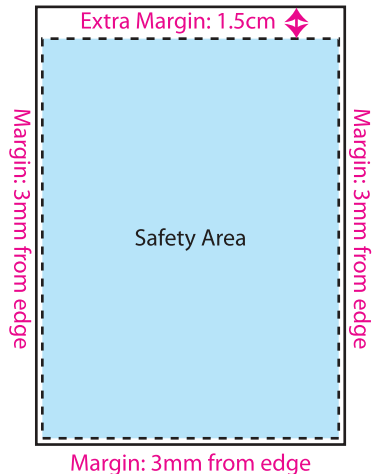

IMPORTANT NOTES

1. There will always be a **1cm~1.5cm margin** on the top of the calendar due to wire O Binding along with the usual 0.3cm margin around the artwork.
2. Images and logo provided **NEEDS to be in high resolution** or in vector.
3. **If your images have text in it, please DO NOT PLACE them near the edge**, preferably 1cm away around all edges.
4. Kindly refer to the picture reference on the right for more information regarding our safety margin / area.